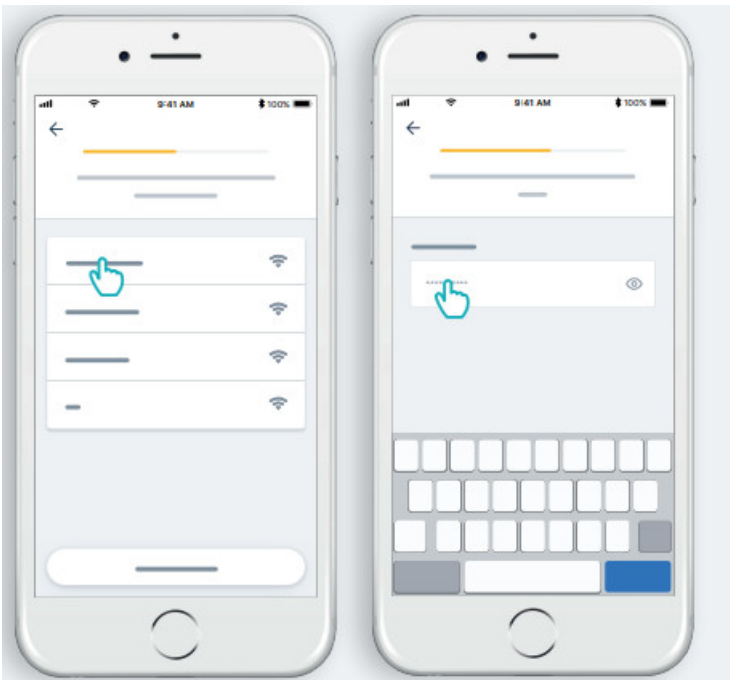

Welcome!
Start TaHoma switch
in a few steps

Contents [[hide](#)]

- 1 Pack content
- 2 Install TaHoma® app
- 3 Launch TaHoma® app
- 4 Plug power supply
- 5 Connect to the internet
- 6 Create your TaHoma® account or Log in
- 7 Documents / Resources
 - 7.1 Related Manuals / Resources

Pack content

Install TaHoma® app

Launch TaHoma® app

Start

Open TaHoma® app
Start

Start TaHoma switch installation

Plug power supply

Connect to the internet

Your WiFi network must be in 2.4 GHz and secured with a password.

Accept Bluetooth

Select WiFi and enter a password

Create your TaHoma® account or Log in

Enter your email address and password

Follow the instructions

Enter your name

Accept Terms and conditions

Authorize notifications for a better experience

**Congratulations,
TaHoma switch is ready to use!**

Now :

- Add products,
- Configure the buttons of the TaHoma switch,
- Discover all the possibilities offered by the app!