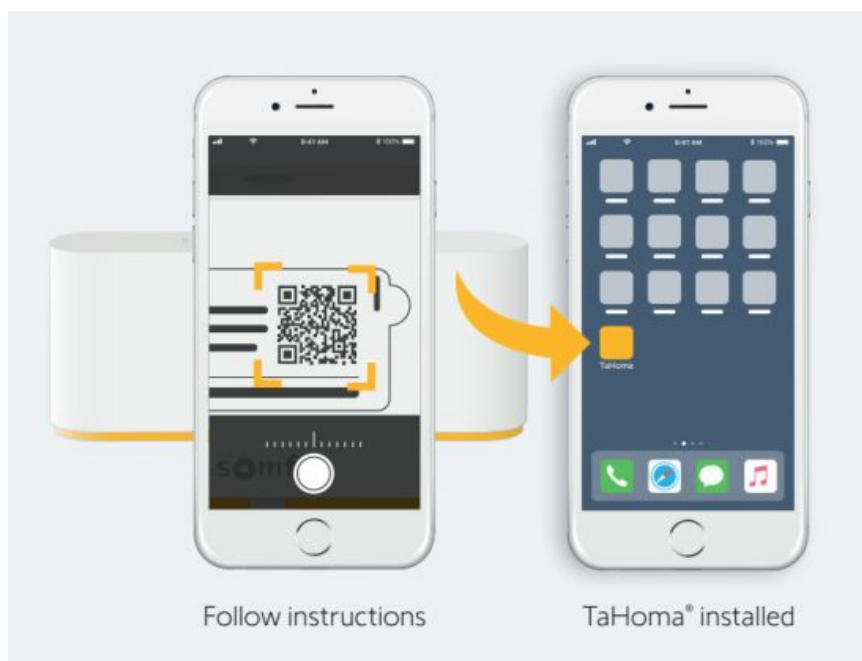

Welcome!
Start TaHoma switch
in a few steps

Contents [[hide](#)]

- 1 Pack content
- 2 Install TaHoma® app
- 3 Launch TaHoma® app
- 4 Plug power supply
- 5 Connect to the internet
- 6 Create your TaHoma® account or Log in
- 7 Documents / Resources
 - 7.1 Related Manuals / Resources

Pack content

Install TaHoma® app

Launch TaHoma® app

Start

Open TaHoma® app
Start

Start TaHoma switch installation

Plug power supply

Connect to the internet