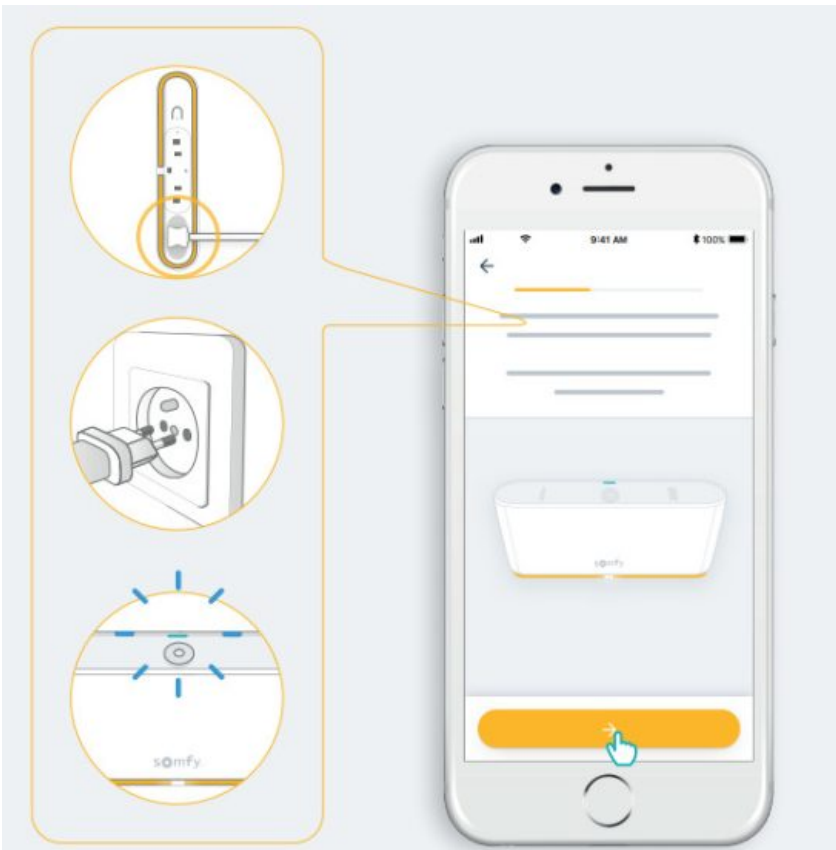

Welcome!
Start TaHoma switch
in a few steps

Contents [[hide](#)]

- 1 Pack content
- 2 Install TaHoma® app
- 3 Launch TaHoma® app
- 4 Plug power supply
- 5 Connect to the internet
- 6 Create your TaHoma® account or Log in
- 7 Documents / Resources
 - 7.1 Related Manuals / Resources

Pack content

Install TaHoma® app

Launch TaHoma® app

Start

Open TaHoma® app
Start

Start TaHoma switch installation

Plug power supply

Connect to the internet

Your WiFi network must be in 2.4 GHz and secured with a password.

Accept Bluetooth

Select WiFi and enter a password

Create your TaHoma® account or Log in

Enter your email address and password

Follow the instructions

Enter your name

Accept Terms and conditions

Authorize notifications for a better experience

**Congratulations,
TaHoma switch is ready to use!**

Now :

- Add products,
- Configure the buttons of the TaHoma switch,
- Discover all the possibilities offered by the app!